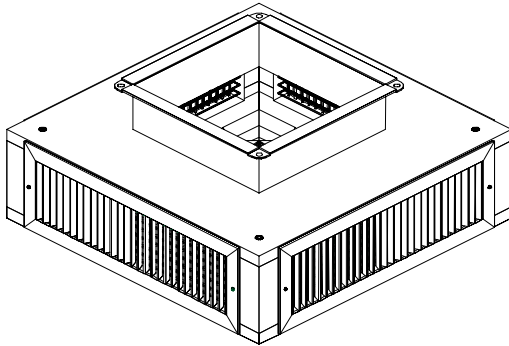

Plenum Diffuser System

Adaptable Air Products

910 Creekside Road, Chattanooga, TN 37406
Phone: (423) 698-1003 ~ Fax: (423) 622-4002
Toll Free: 1-866-227-4462

Model DLPD with Double Deflection Grilles 4-Way Discharge

Features:

- ✓ Double Deflection Grilles for vertical and horizontal air control
- ✓ Turning vane in each quadrant
- ✓ Standard TDC duct connection
- ✓ 3/8" threaded insert in each corner for mounting
- ✓ Galvanized steel construction
- ✓ 1", 1-1/2lb internal insulation
- ✓ Curb and duct packages available

PERFORMANCE DATA										
MODEL	Nominal CFM	0 deg Deflection			22-1/2 deg Deflection			45 deg Deflection		
		Throw	P.D.	NC	Throw	P.D.	NC	Throw	P.D.	NC
DLPD 1806-5	2000	40'	.092	23	32'	.103	24	20'	.155	30
DLPD 2206-6	2400	43'	.117	25	34'	.130	26	23'	.198	32
DLPD 2606-7.5	3000	48'	.120	30	38'	.136	31	24'	.205	37
DLPD 2608-8.5	3400	52'	.090	23	42'	.102	24	26'	.153	30
DLPD 2808-10	4000	59'	.120	31	47'	.135	32	29'	.203	38
DLPD 3008-12.5	5000	65'	.152	34	52'	.175	35	33'	.250	41
DLPD 3408-15	6000	68'	.092	29	54'	.101	30	34'	.152	36
DLPD 4410-20	8000	80'	0.12	32	64'	0.135	33	40'	0.202	39

on 50FPM Terminal Velocity