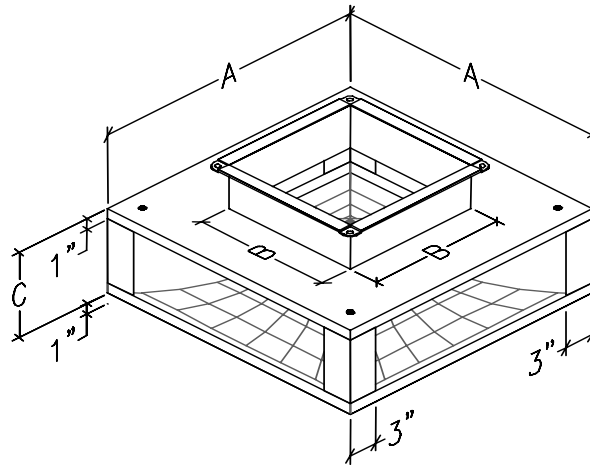

Features:

- ✓ Double Deflection Grilles for vertical and horizontal air control
- ✓ Turning vane in each quadrant
- ✓ Standard TDC duct connection
- ✓ 3/8" threaded insert in each corner for mounting
- ✓ Galvanized steel construction
- ✓ 1", 1-1/2lb internal insulation
- ✓ Curb and duct packages available

| PERFORMANCE DATA | | | | | | | | | | |
|------------------|-------------|------------------|------|----|-----------------------|-------|----|-------------------|-------|----|
| MODEL | Nominal CFM | 0 deg Deflection | | | 22-1/2 deg Deflection | | | 45 deg Deflection | | |
| | | Throw | P.D. | NC | Throw | P.D. | NC | Throw | P.D. | NC |
| DLPD 1806-5 | 2000 | 40' | .092 | 23 | 32' | .103 | 24 | 20' | .155 | 30 |
| DLPD 2206-6 | 2400 | 43' | .117 | 25 | 34' | .130 | 26 | 23' | .198 | 32 |
| DLPD 2606-7.5 | 3000 | 48' | .120 | 30 | 38' | .136 | 31 | 24' | .205 | 37 |
| DLPD 2608-8.5 | 3400 | 52' | .090 | 23 | 42' | .102 | 24 | 26' | .153 | 30 |
| DLPD 2808-10 | 4000 | 59' | .120 | 31 | 47' | .135 | 32 | 29' | .203 | 38 |
| DLPD 3008-12.5 | 5000 | 65' | .152 | 34 | 52' | .175 | 35 | 33' | .250 | 41 |
| DLPD 3408-15 | 6000 | 68' | .092 | 29 | 54' | .101 | 30 | 34' | .152 | 36 |
| DLPD 4410-20 | 8000 | 80' | 0.12 | 32 | 64' | 0.135 | 33 | 40' | 0.202 | 39 |

on 50FPM Terminal Velocity

| DIMENSIONAL DATA | | | | | |
|------------------|-----|-----|-----|-------------|---------|
| MODEL | A | B | C | Grille Size | Weight |
| DLPD 1806-5 | 28" | 14" | 8" | 22x6" | 32 lbs |
| DLPD 2206-6 | 32" | 16" | 8" | 26x6" | 45 lbs |
| DLPD 2606-7.5 | 36" | 20" | 8" | 30x6" | 55 lbs |
| DLPD 2608-8.5 | 36" | 20" | 10" | 30x8" | 55 lbs |
| DLPD 2808-10 | 38" | 22" | 10" | 32x8" | 68 lbs |
| DLPD 3008-12.5 | 40" | 24" | 10" | 34x8" | 72 lbs |
| DLPD 3408-15 | 44" | 28" | 10" | 38x8" | 76 lbs |
| DLPD 4410-20 | 54" | 30" | 12" | 48x10" | 100 lbs |