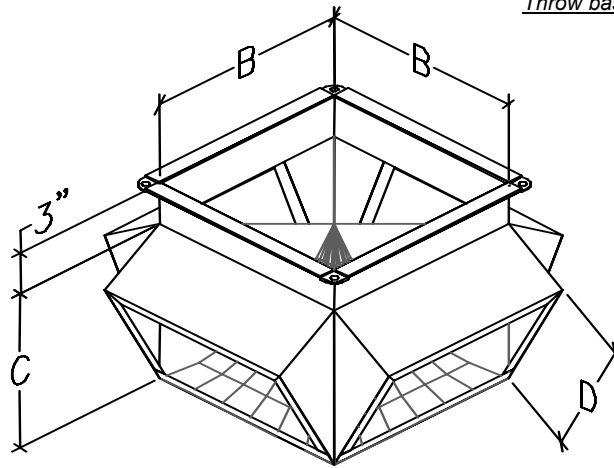

### Features:

- ✓ Double Deflection Grilles for vertical and horizontal air control
- ✓ Turning vane in each quadrant
- ✓ Standard TDC duct connection
- ✓ Galvanized steel construction
- ✓ 1", 1-1/2lb internal insulation
- ✓ Curb and duct packages available

*Throw based on 50FPM Terminal Velocity*

DIMENSIONAL DATA					
MODEL	B	C	D	Grille Size	Weight
DSFD 1408-5	16"	14"	10"	14x8"	33 lbs
DSFD 1608-6	18"	14"	10"	16x8"	36 lbs
DSFD 2008-7.5	22"	14"	10"	20x8"	43 lbs
DSFD 2010-8.5	22"	17"	12"	20x10"	49 lbs
DSFD 2210-10	24"	17"	12"	22x10"	56 lbs
DSFD 2410-12.5	26"	17"	12"	24x10"	65 lbs
DSFD 2810-15	30"	17"	12"	28x10"	71 lbs
DSFD 3016-20	32"	25-1/2"	18"	30x16"	110 lbs
DSFD 3616-25	38"	25-1/2"	18"	36x16"	122 lbs
DSFD 3618-30	38"	28"	20"	36x18"	181 lbs