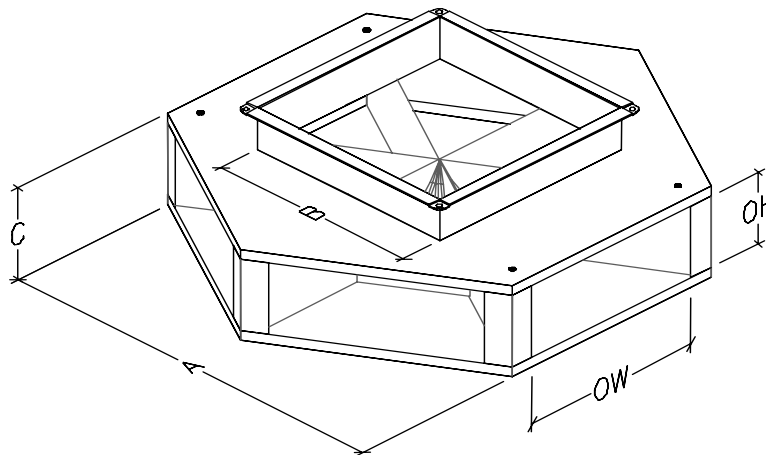

DIMENSIONAL DATA					
MODEL	A	B	C	OW x OH	Nominal CFM
DDL D 0906-5	28"	14"	9"	10-1/8 x 7"	2000
DDL D 1206-7.5	31"	18"	9"	13-1/8 x 7"	3000
DDL D 1806-10	41.5"	22"	9"	19-1/8 x 7"	4000
DDL D 2406-12.5	52"	24"	9"	25-1/8 x 7"	5000
DDL D 2010-15	45"	28"	13"	21-1/8 x 11"	6000
DDL D 2010-20	45"	30"	13"	21-1/8 x 11"	8000
DDL D 2510-25	54"	36"	13"	26-1/8 x 11"	10000
DDL D 2012-30	45"	38"	15"	21-1/8 x 13"	12000

Custom sizes available