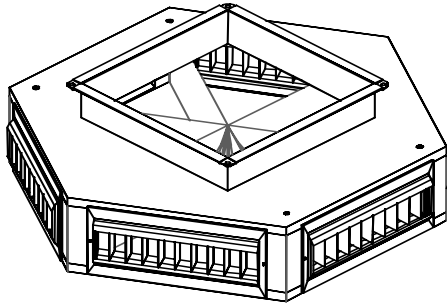

Plenum Diffuser System

Adaptable Air Products

910 Creekside Road, Chattanooga, TN 37406

Phone: (423) 698-1003 ~ Fax: (423) 622-4002

Toll Free: 1-866-227-4462

**Model DDL D with Drum Louver
6-Way Discharge**

Features:

- ✓ Drum louver for vertical and horizontal air control
- ✓ Turning vane in each quadrant
- ✓ Standard TDC duct connection
- ✓ 3/8" threaded insert in each corner for mounting
- ✓ 18 ga. Galvanized steel construction
- ✓ 1", 1-1/2lb internal insulation
- ✓ Curb and duct packages available

PERFORMANCE DATA							
MODEL	Nominal CFM	0° Deflection			30° Deflection		
		Throw	P.D.	NC	Throw	P.D.	NC
DDL D 0906-5	2000	22'	.195	23	16'	.332	32
DDL D 1206-7.5	3000	28'	.295	30	20'	.480	39
DDL D 1806-10	4000	33'	.249	30	23'	.451	39
DDL D 2406-12.5	5000	36'	.181	28	26'	.326	37
DDL D 2010-15	6000	39'	.135	28	27'	.239	37
DDL D 2010-20	8000	47'	.262	40	33'	.467	48
DDL D 2510-25	10000	52'	.223	41	37'	.391	49
DDL D 2012-30	12000	54'	.524	43	38'	.921	52

Throw base on 50 FPM Terminal Velocity