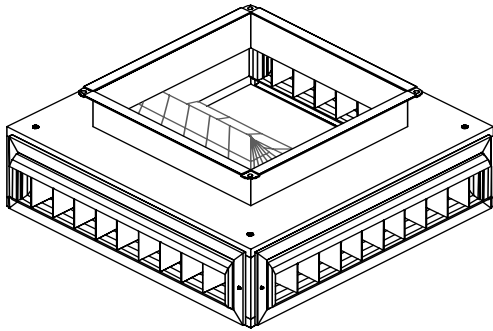

Plenum Diffuser System

Adaptable Air Products

910 Creekside Road, Chattanooga, TN 37406

Phone: (423) 698-1003 ~ Fax: (423) 622-4002

Toll Free: 1-866-227-4462

**Model DDL D with Drum Louver
3-Way Discharge**

Features:

- ✓ Drum louver for vertical and horizontal air control
- ✓ Turning vane in each quadrant
- ✓ Standard TDC duct connection
- ✓ 3/8" threaded insert in each corner for mounting
- ✓ 18 ga. Galvanized steel construction
- ✓ 1", 1-1/2lb internal insulation
- ✓ Curb and duct packages available

PERFORMANCE DATA

MODEL	Nominal CFM	0° Deflection			30° Deflection		
		Throw	P.D.	NC	Throw	P.D.	NC
DDL D 1806-5	2000	33'	.249	30	23'	.451	39
DDL D 2406-7.5	3000	40'	.281	34	28'	.508	43
DDL D 3006-10	4000	49'	.350	39	35'	.630	48
DDL D 2510-12.5	5000	55'	.279	44	38'	.492	53
DDL D 3010-15	6000	55'	.226	42	38'	.431	51
DDL D 4010-20	8000	64'	.258	45	45'	.471	54
DDL D 5010-25	10000	72'	.264	48	50'	.451	57
DDL D 5012-30	12000	76'	.332	41	53'	.648	50

Throw base on 50 FPM Terminal Velocity