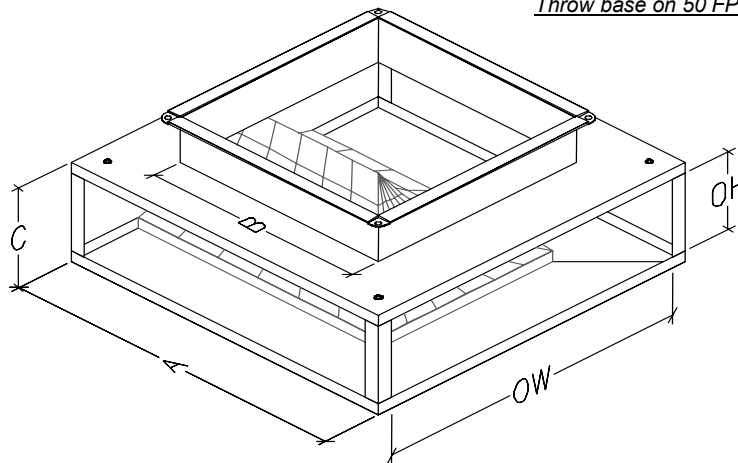

DIMENSIONAL DATA

MODEL	A	B	C	OW x OH	Nominal CFM
DDL D 1806-5	24"	14"	9"	19-1/8 x 7"	2000
DDL D 2406-7.5	30"	18"	9"	25-1/8 x 7"	3000
DDL D 3006-10	36"	22"	9"	31-1/8 x 7"	4000
DDL D 2510-12.5	31"	24"	13"	26-1/8 x 11"	5000
DDL D 3010-15	36"	28"	13"	31-1/8 x 11"	6000
DDL D 4010-20	46"	30"	13"	41-1/8 x 11"	8000
DDL D 5010-25	56"	36"	13"	51-1/8 x 11"	10000
DDL D 5012-30	56"	38"	15"	51-1/8 x 13"	12000

Custom sizes availat