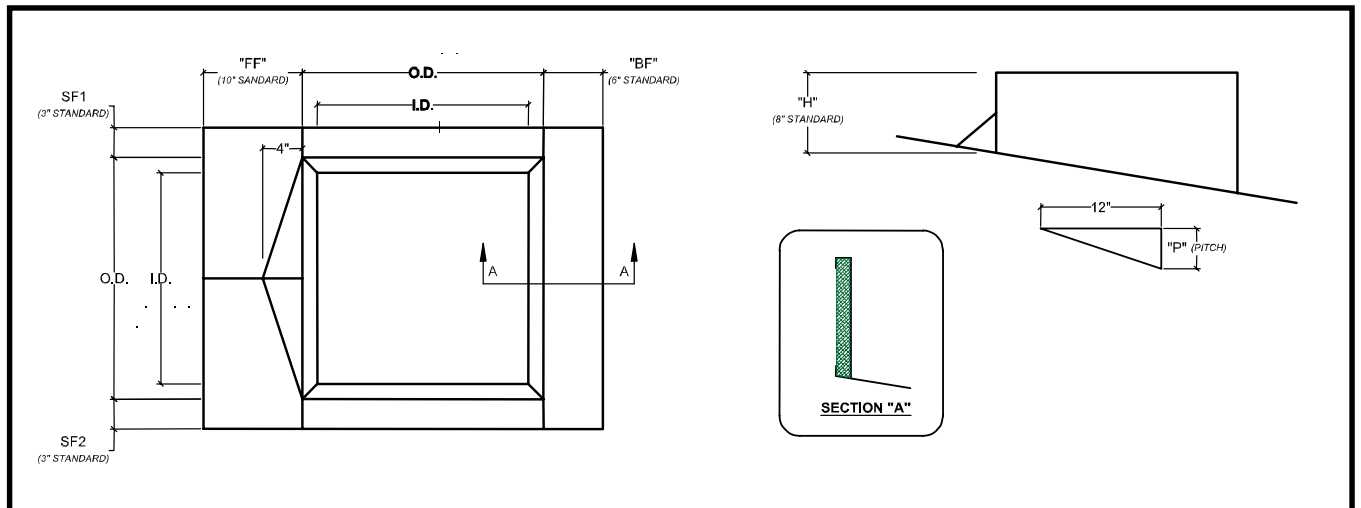

Features:

- ✓ 18 gauge galvalume standard construction
- ✓ Fully welded outer shell and cricket
- ✓ All welds microsealed and primed
- ✓ 1 1/2"-3lb rigid fiberglass insulation

Customer: _____
_____
_____

Order Date: _____

Project: _____

Date Required: _____

Ship To: _____
_____
_____
_____

Special Instructions

Customer PO#: _____