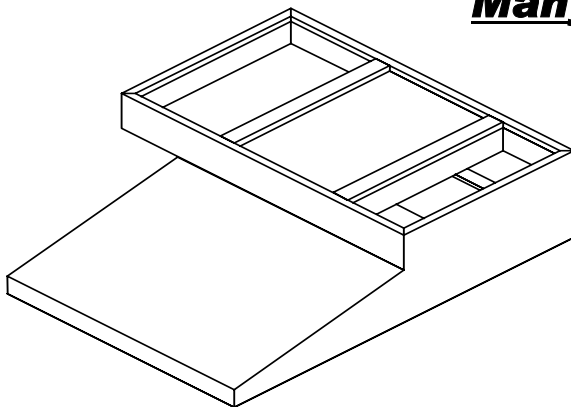

Many other configurations available

"L" Configuration